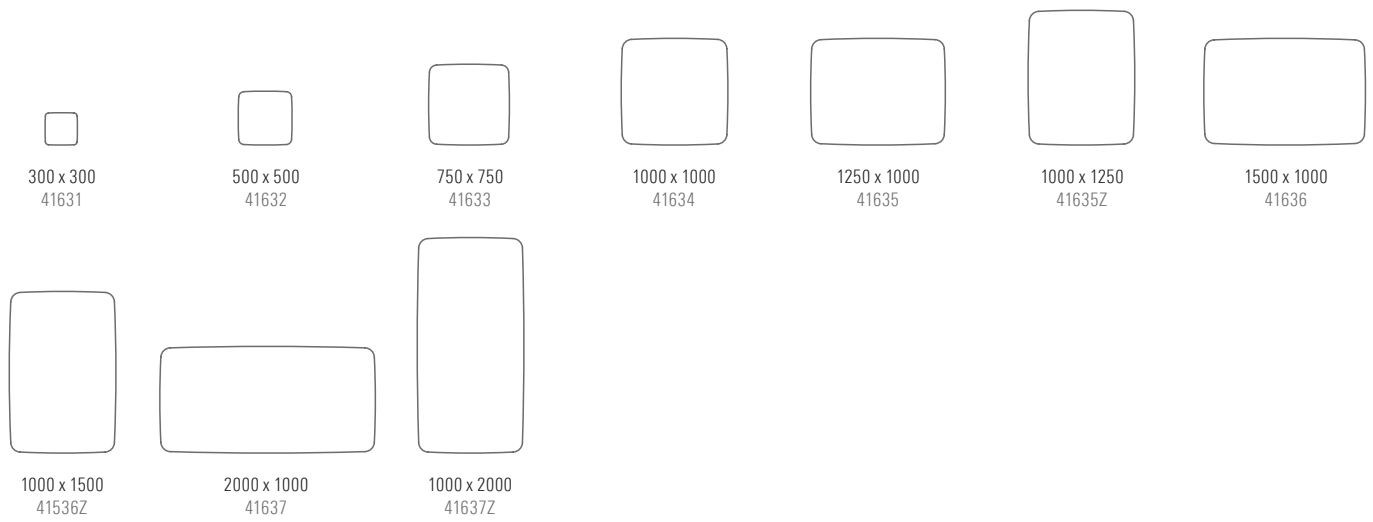

Flow Wall glass board

A magnetic glass writing board with a unique soft shape that consists of a continuous curved line, giving the board a sense of flowing on the wall. Available in 24 selected colours. The board is made of tempered low iron glass without any shades of green, which gives the glass optimum finish and colour reproduction.

Design Christian Halleröd

Concealed fittings
Depth from wall 12 mm
Tempered, low iron glass
24 Mood colours
Magnetic

Flow Wall glass board

Article number	Name	Size w x h mm	Weight kg
41631-colour code	Mood Flow	300 x 300	1,5
41632-colour code	Mood Flow	500 x 500	3
41633-colour code	Mood Flow	750 x 750	7
41634-colour code	Mood Flow	1000 x 1000	12
41635-colour code	Mood Flow	1250 x 1000	18
41635Z-colour code	Mood Flow	1000 x 1250	18
41636-colour code	Mood Flow	1500 x 1000	21
41636Z-colour code	Mood Flow	1000 x 1500	21
41637-colour code	Mood Flow	2000 x 1000	28
41637Z-colour code	Mood Flow	1000 x 2000	28