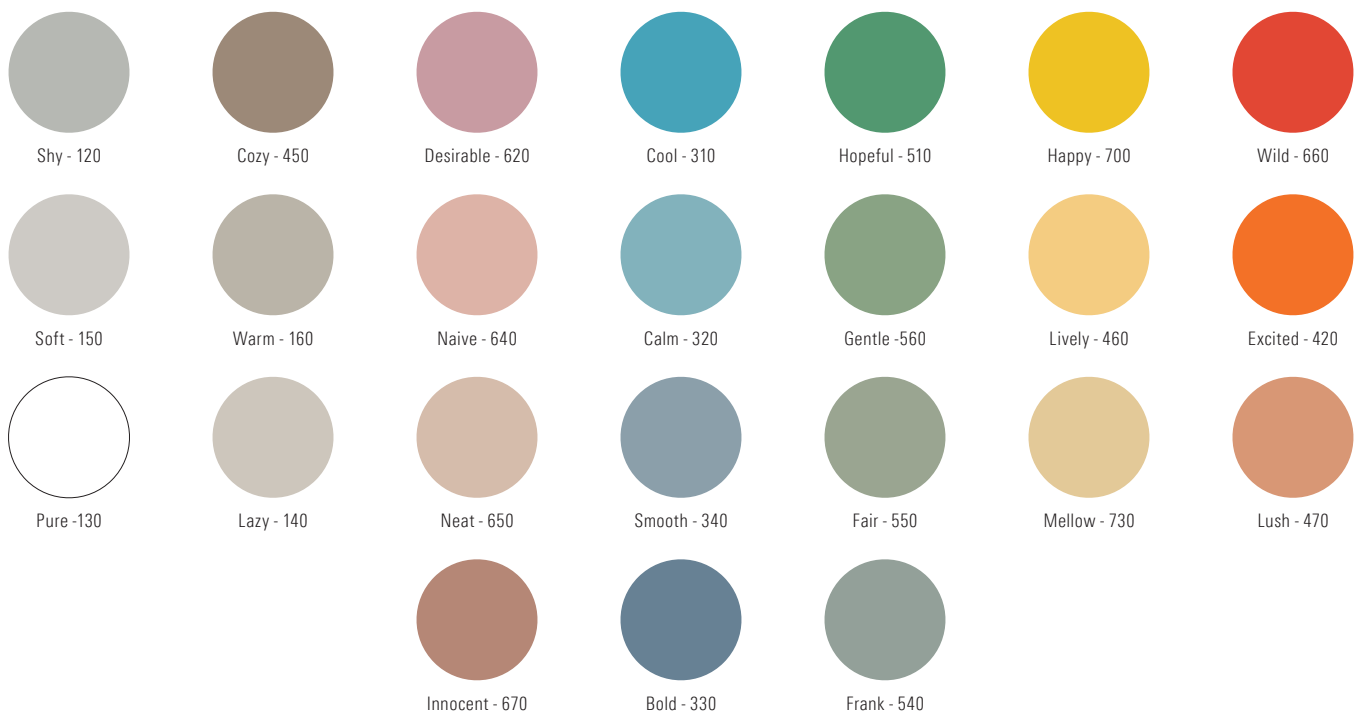

Flow Wall glass board

A magnetic glass writing board with a unique soft shape that consists of a continuous curved line, giving the board a sense of flowing on the wall. Available in 24 selected colours. The board is made of tempered low iron glass without any shades of green, which gives the glass optimum finish and colour reproduction.

Design Christian Halleröd

Concealed fittings
Depth from wall 12 mm
Tempered, low iron glass
24 Mood colours
Magnetic

Flow Wall glass board

Article number	Name	Size w x h mm	Weight kg
41631-colour code	Mood Flow	300 x 300	1,5
41632-colour code	Mood Flow	500 x 500	3
41633-colour code	Mood Flow	750 x 750	7
41634-colour code	Mood Flow	1000 x 1000	12
41635-colour code	Mood Flow	1250 x 1000	18
41635Z-colour code	Mood Flow	1000 x 1250	18
41636-colour code	Mood Flow	1500 x 1000	21
41636Z-colour code	Mood Flow	1000 x 1500	21
41637-colour code	Mood Flow	2000 x 1000	28
41637Z-colour code	Mood Flow	1000 x 2000	28